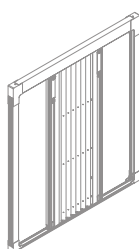

The sliding profile of the mosquito net is fitted with a handle for easy opening and magnets holding the net in the closed position.

In addition to the standard grey or black net, customers can also order a coloured net (uniform or melange), metallised net (reflecting sun rays) and anti-allergic net.

The mosquito net requires no disassembly before winter because all materials used to manufacture the product are resistant to weather conditions.

The Insect System is perfect for large-surface windows and doors, especially for balcony and terrace doors.

window section

window section

HS door section

Single-sided pleated mosquito net with sideways adjustment

Double-sided pleated mosquito net

two-sided central pleated mosquito net

HS door section