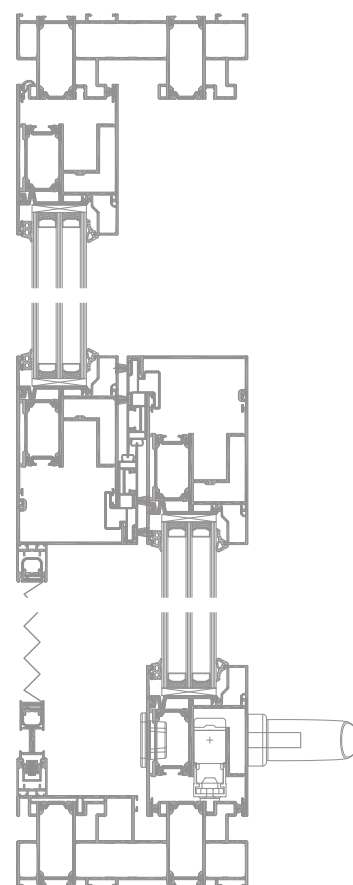

IS

INSECT SYSTEM

A system of pleated mosquito nets to prevent insects from entering the room.

INSECT SYSTEM

A system of pleated mosquito nets to prevent insects from entering the room.

This solution can be installed both in window recess and directly on the window frame. A very important option is the possibility of choosing the direction of mosquito net opening: sideways, centrally or in both directions. This ensures a unique smooth movement system.

The sliding profile of the mosquito net is fitted with a handle for easy opening and magnets holding the net in the closed position.

In addition to the standard grey or black net, customers can also order a coloured net (uniform or melange), metallised net (reflecting sun rays) and anti-allergic net.

window section

window section

HS door section

Single-sided pleated mosquito net with sideways adjustment

Double-sided pleated mosquito net

two-sided central pleated mosquito net

HS door section