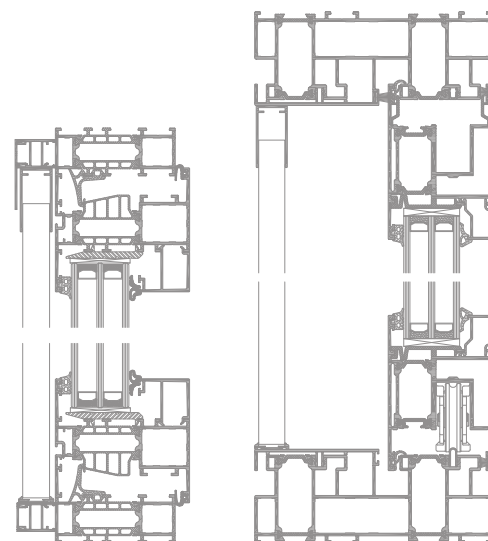

IS

INSECT SYSTEM

A system of pleated mosquito nets to prevent insects from entering the room.

INSECT SYSTEM

A system of pleated mosquito nets to prevent insects from entering the room.

This solution can be installed both in window recess and directly on the window frame. A very important option is the possibility of choosing the direction of mosquito net opening: sideways, centrally or in both directions. This ensures a unique smooth movement system.

The sliding profile of the mosquito net is fitted with a handle for easy opening and magnets holding the net in the closed position.

In addition to the standard grey or black net, customers can also order a coloured net (uniform or melange), metallised net (reflecting sun rays) and anti-allergic net.

window section

window section

HS door section

Single-sided pleated mosquito net with sideways adjustment

Double-sided pleated mosquito net

two-sided central pleated mosquito net

HS door section